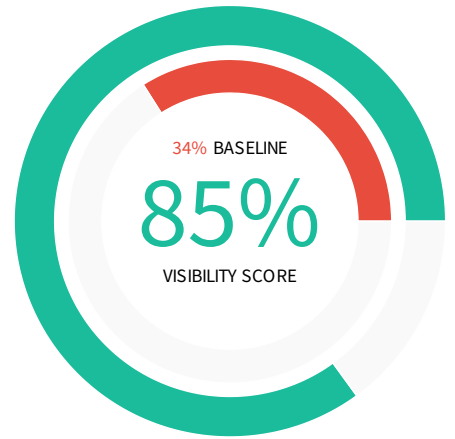

✓ Monthly Progress Report - Where You Are Now

Your monthly progress report includes a Visibility Score, which shows the average of your Google Business Profile, Yelp, Bing Places, NAP Score, and Voice Search Readiness. Successful scores are most often achieved when all listings are claimed, active, and contain consistent information such as business name, address, and phone number. **However, please note that due to the reliance on third-party data and their connection status, there may be instances where we are unable to find a listing that should be present.**

The Main Slice [↗](#)

209 Main Street, North Myrtle Beach, SC, 29582
(843) 273-4015
<https://www.themainslice.net/>

🏠 Local Pages

The Local Pages score is based on the level of optimization of your listing. We assess various factors that contribute to your overall optimization, including the consistency of your name, address, and telephone numbers, as well as reviews, photos, business description, and more!

LOCALS BREAKDOWN

Listings Present	2
Listings Checked	3
Presence Score	67%

N The Main Slice [↗](#)

Link [↗](#)

<https://maps.google.com/?cid=16733522685202668183>

A 209 Main St, North Myrtle Beach, SC 29582

P (843) 273-4015

As of 6/4/2026

Detailed Breakdown

Claimed	YES
Listings Present	YES
NAP Consistent	YES

100%
SCORE

Additional Info

Categories	YES
Website URL Present	YES
Hours Of Operation	YES
Photos Present	YES
Reviews	NO

Not Found

As of 6/4/2026 X