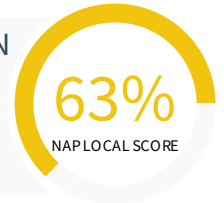

LOCALS BREAKDOWN

Listings Present	2
Listings Checked	3
Presence Score	67%

N The Main Slice [↗](#)

Link [↗](#)

<https://maps.google.com/?cid=16733522685202668183>

A 209 Main St, North Myrtle Beach, SC 29582

P (843) 273-4015

As of 6/4/2026

Detailed Breakdown

Claimed	YES
Listings Present	YES
NAP Consistent	YES

100%
SCORE

Additional Info

Categories	YES
Website URL Present	YES
Hours Of Operation	YES
Photos Present	YES
Reviews	NO

Not Found

As of 6/4/2026 X