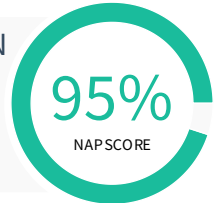

Data Aggregators	Baseline	Status	Your Listing
FOURSQUARE	✗ Not Found	✓ Synced	As of 6/12/2026 ⓘ This partner does not provide a link back, but do not worry, your data has been submitted.
data axle	✓ Found	✓ Synced	Link ↗ As of 6/12/2026
Localeze.	✗ Not Found	✓ Synced	Link ↗ As of 6/12/2026

📁 Directories

Your Local Page and Directory scores are based on the number of places in which your listings are present, divided by the number of local page and directories we've checked. Successful scores are most often obtained when all listings are claimed, active and contain consistent information such as business name, and phone number.

DIRECTORIES BREAKDOWN

Listings Present	44
Listings Checked	44
Presence Score	100%

Local Page or Directory	Baseline	Status	Your Listing	Notification
	✗ Not Found	✓ Synced	As of 6/11/2026 ⓘ This partner does not provide a link back, but do not worry, your data has been submitted.	
	✗ Not Found	✓ Synced	As of 6/12/2026 ⓘ This partner does not provide a link back, but do not worry, your data has been submitted.	
	✗ Not Found	✓ Synced	Link ↗ As of 6/12/2026	
	✗ Not Found	✓ Synced	Link ↗ As of 6/12/2026	
	✗ Not Found	✓ Synced	As of 6/12/2026 ⓘ Link is currently being processed.	
	✗ Not Found	✓ Synced	Link ↗ As of 6/12/2026	
	✓ Found	✓ Synced	Link ↗ As of 6/12/2026	
	✗ Not Found	✓ Synced	As of 6/12/2026 ⓘ Link is currently being processed.	
	✗ Not Found	✓ Synced	Link ↗ As of 6/12/2026	
	✗ Not Found	✓ Synced	Link ↗ As of 6/12/2026	
	✓ Found	✓ Synced	Link ↗ As of 6/12/2026	
	✓ Found	✓ Synced	Link ↗ As of 6/12/2026	
	✓ Found	✓ Synced	Link ↗ As of 6/12/2026	
	✗ Not Found	✓ Synced	Link ↗ As of 6/12/2026	
	✗ Not Found	✓ Synced	Link ↗ As of 6/12/2026	
	✗ Not Found	✓ Synced	As of 6/12/2026 ⓘ Link is currently being processed.