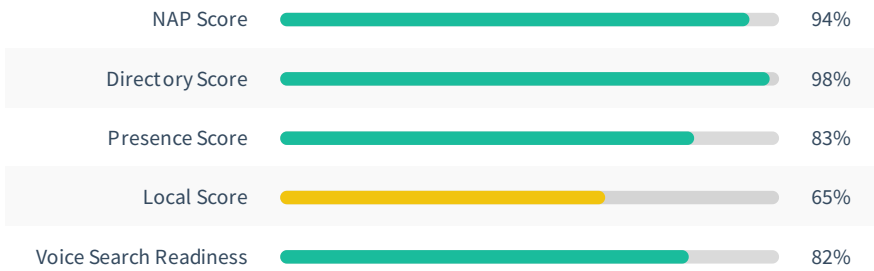

✓ Monthly Progress Report - Where You Are Now

Your monthly progress report includes a Visibility Score, which shows the average of your Google Business Profile, Yelp, Bing Places, NAP Score, and Voice Search Readiness. Successful scores are most often achieved when all listings are claimed, active, and contain consistent information such as business name, address, and phone number. **However, please note that due to the reliance on third-party data and their connection status, there may be instances where we are unable to find a listing that should be present.**

The Main Slice [↗](#)

209 Main Street, North Myrtle Beach, SC, 29582
(843) 273-4015
<https://www.themainslice.net/>

🏠 Local Pages

The Local Pages score is based on the level of optimization of your listing. We assess various factors that contribute to your overall optimization, including the consistency of your name, address, and telephone numbers, as well as reviews, photos, business description, and more!

LOCALS BREAKDOWN

Listings Present	2
Listings Checked	3
Presence Score	67%

N The Main Slice [↗](#)

Link [↗](#)

<https://maps.google.com/?cid=16733522685202668183>

A 209 Main St, North Myrtle Beach, SC 29582

P (843) 273-4015

As of 6/4/2026

Detailed Breakdown

Claimed	YES
Listings Present	YES
NAP Consistent	YES

100%
SCORE

Additional Info

Categories	YES
Website URL Present	YES
Hours Of Operation	YES
Photos Present	YES
Reviews	NO

Not Found

As of 6/4/2026 X